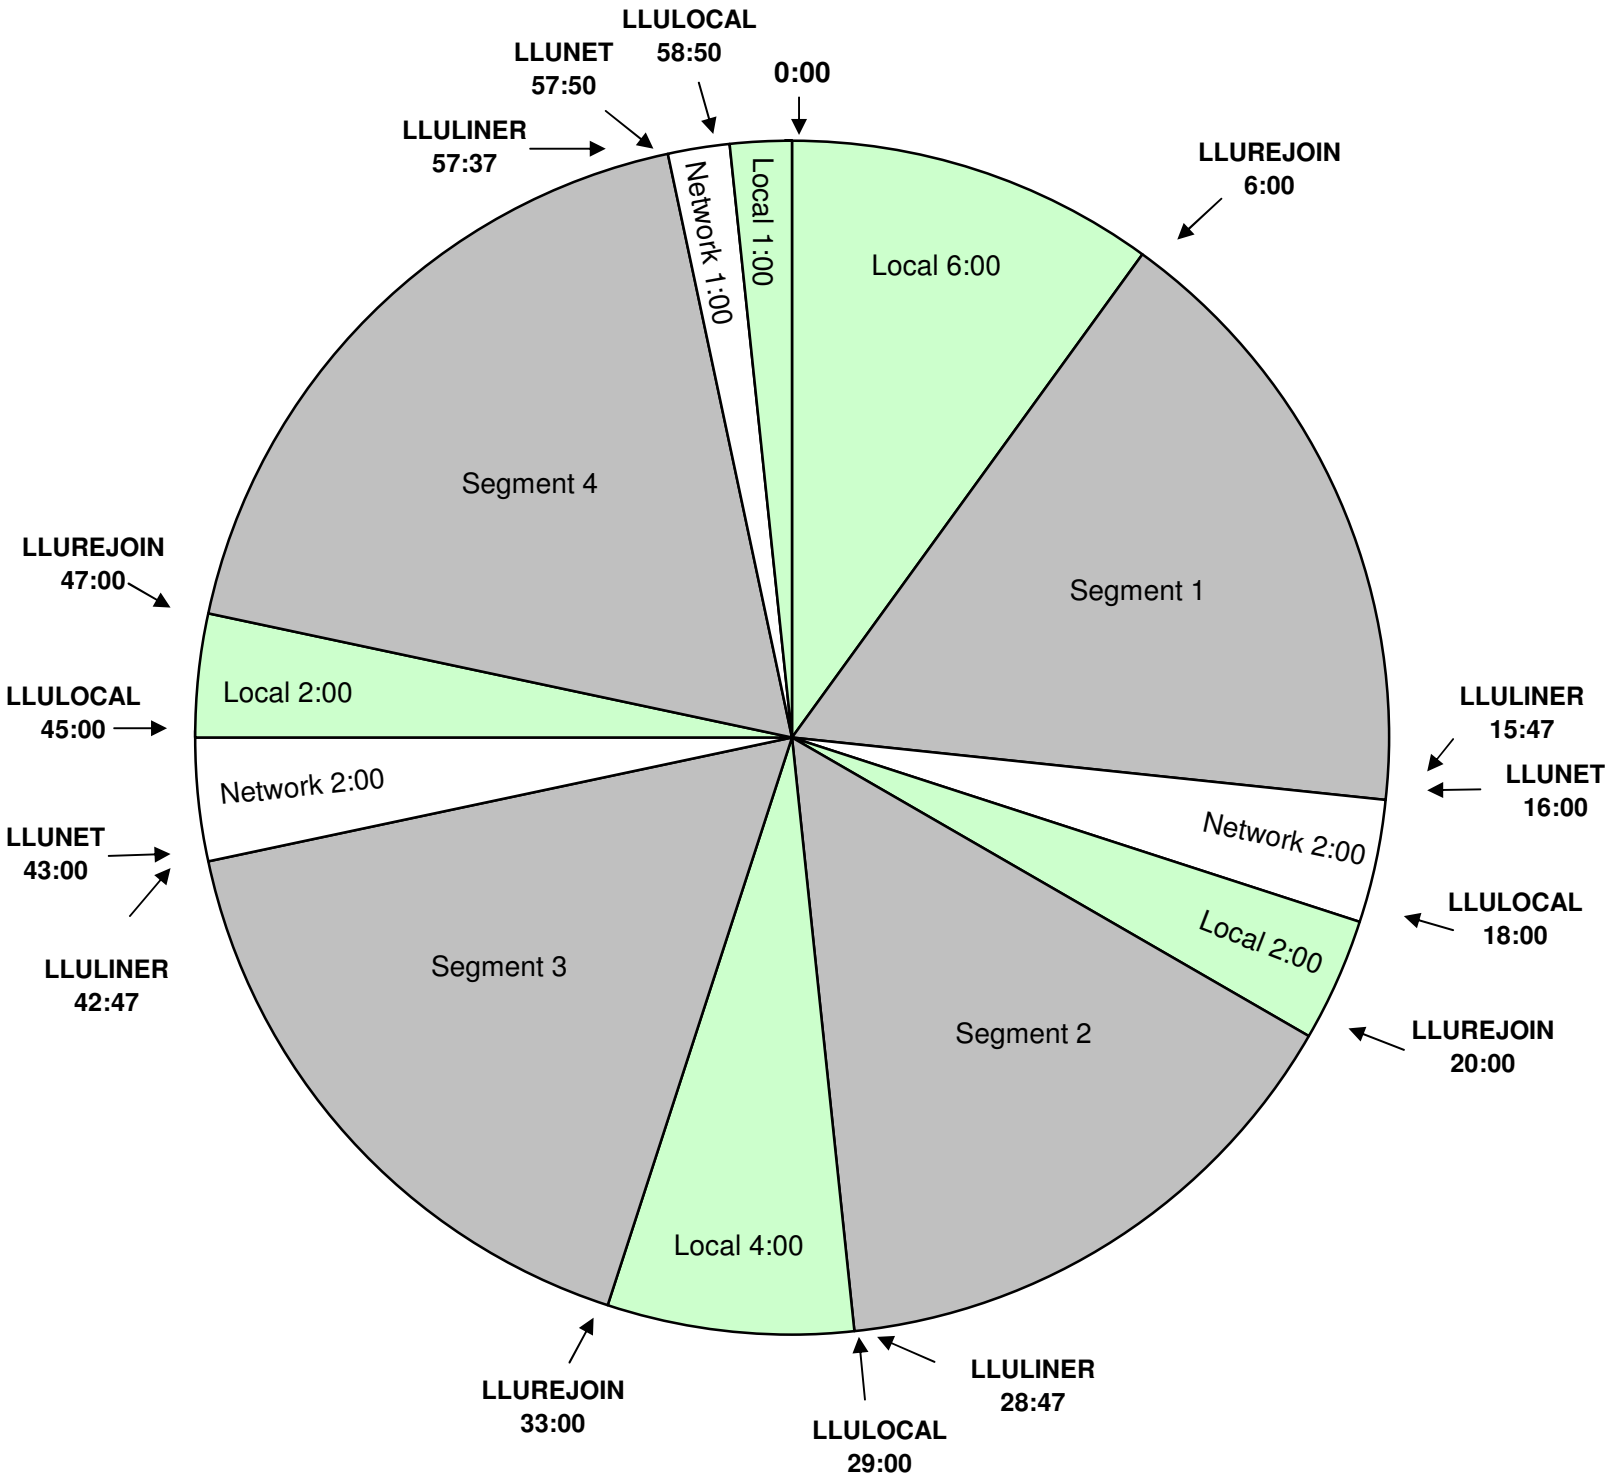

LEO LAPORTE THE TECH GUY

PROGRAM CLOCK
Effective July 9, 2012
Premiere XDS PRO4-P Satellite
Sundays 2pm - 5pm Eastern,
11am - 2pm Pacific

Fixed breaks at 28:50 and 57:40.

All other breaks float.

LLULINER fires :13 second liner before breaks. LLULOCAL fires local breaks.

:10 second rejoin bumpers at 22:00 and 50:00.

:20 second rejoin bumper at 33:00.

Laporte Promo fed Tuesday's 10:57:00am

For Technical Assistance Call
Premiere Network Operations Center: (800) 276-4431
Technical Info: <http://engineering.premiereradio.com>